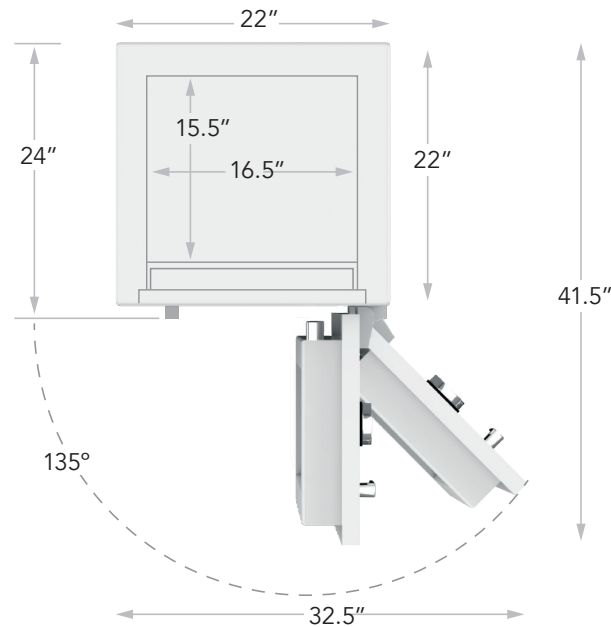

C34

RSC + FIRE

LUXURY JEWELRY SAFE

Waist high with room for up to 11 drawers

UL Tested Residential Burglar & Fire Protection

Specifications

Exterior Dimensions: 40" H* x 22" W x 24" D

Interior Dimensions: 34" H x 16.5" W x 15.5" D

Weight: 730 lbs. *Exterior height includes 3/4" rubber feet

Standard Drawer Configurations

4 Drawers: 3 at 1.5" and 1 at 3.5" / 19" vertical space remaining

7 Drawers: 6 at 1.5" and 1 at 3.5" / 12" vertical space remaining

11 Drawers: 8 at 1.5" and 3 at 3.5" / fills the safe

NOTE: Add 1" to ALL exterior dimensions for more reliable installation. Safe door must open more than 90° as illustrated to fully extend drawers. The manufacturer reserves the right to incorporate any improvements, alter any specifications and update products as necessary without prior notice.