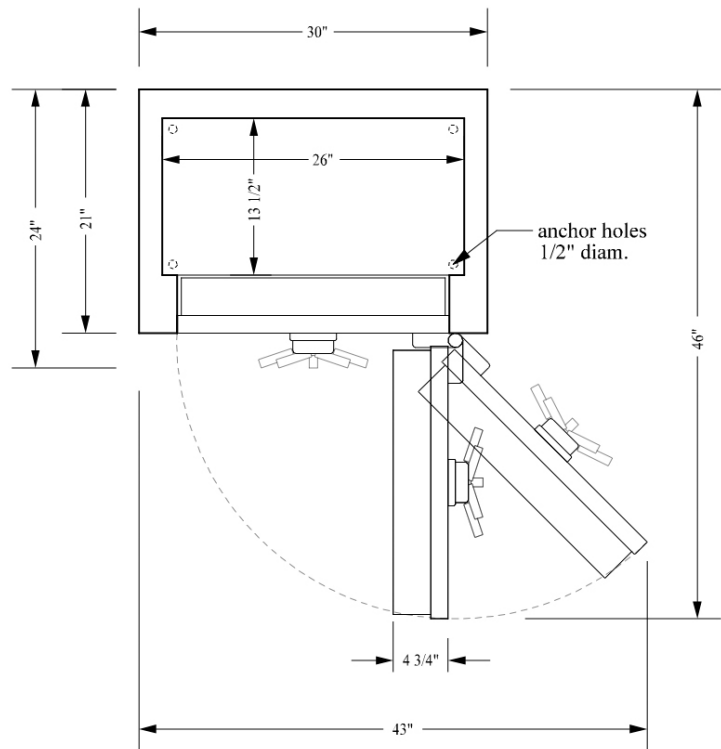

**MAXIMUM
SECURITY SAFES**

1415 East McFadden Ave., Suite L
Santa Ana, CA 92705
(714) 550-4123, (800) 538-0600
(714) 550-4125 FAX

Model JS-P60 Luxury Home Jewelry Safe

Specifications

Interior Dimensions: 51-1/2" H* x 26" W x 13-1/2" D

Exterior Dimensions: 59-1/2" H x 30" W x 24" D

Cubic Foot Capacity: 11.2

Weight: 900 lbs.

Standard 4 Drawer Configuration: 37-1/2" usable open vertical space remaining

Standard 7 Drawer Configuration: 30-1/2" usable open vertical space remaining

* Usable vertical space

Front View

Top View