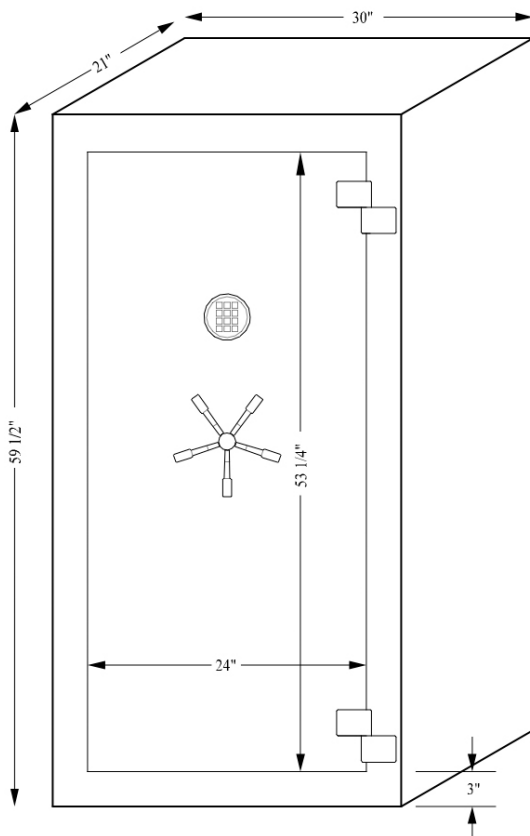

**MAXIMUM
SECURITY SAFES**

1415 East McFadden Ave., Suite L
Santa Ana, CA 92705
(714) 550-4123, (800) 538-0600
(714) 550-4125 FAX

Model JS-P60 Luxury Home Jewelry Safe

Specifications

Interior Dimensions: 51-1/2" H* x 26" W x 13-1/2" D

Exterior Dimensions: 59-1/2" H x 30" W x 24" D

Cubic Foot Capacity: 11.2

Weight: 900 lbs.

Standard 4 Drawer Configuration: 37-1/2" usable open vertical space remaining

Standard 7 Drawer Configuration: 30-1/2" usable open vertical space remaining

* Usable vertical space

Front View

Top View